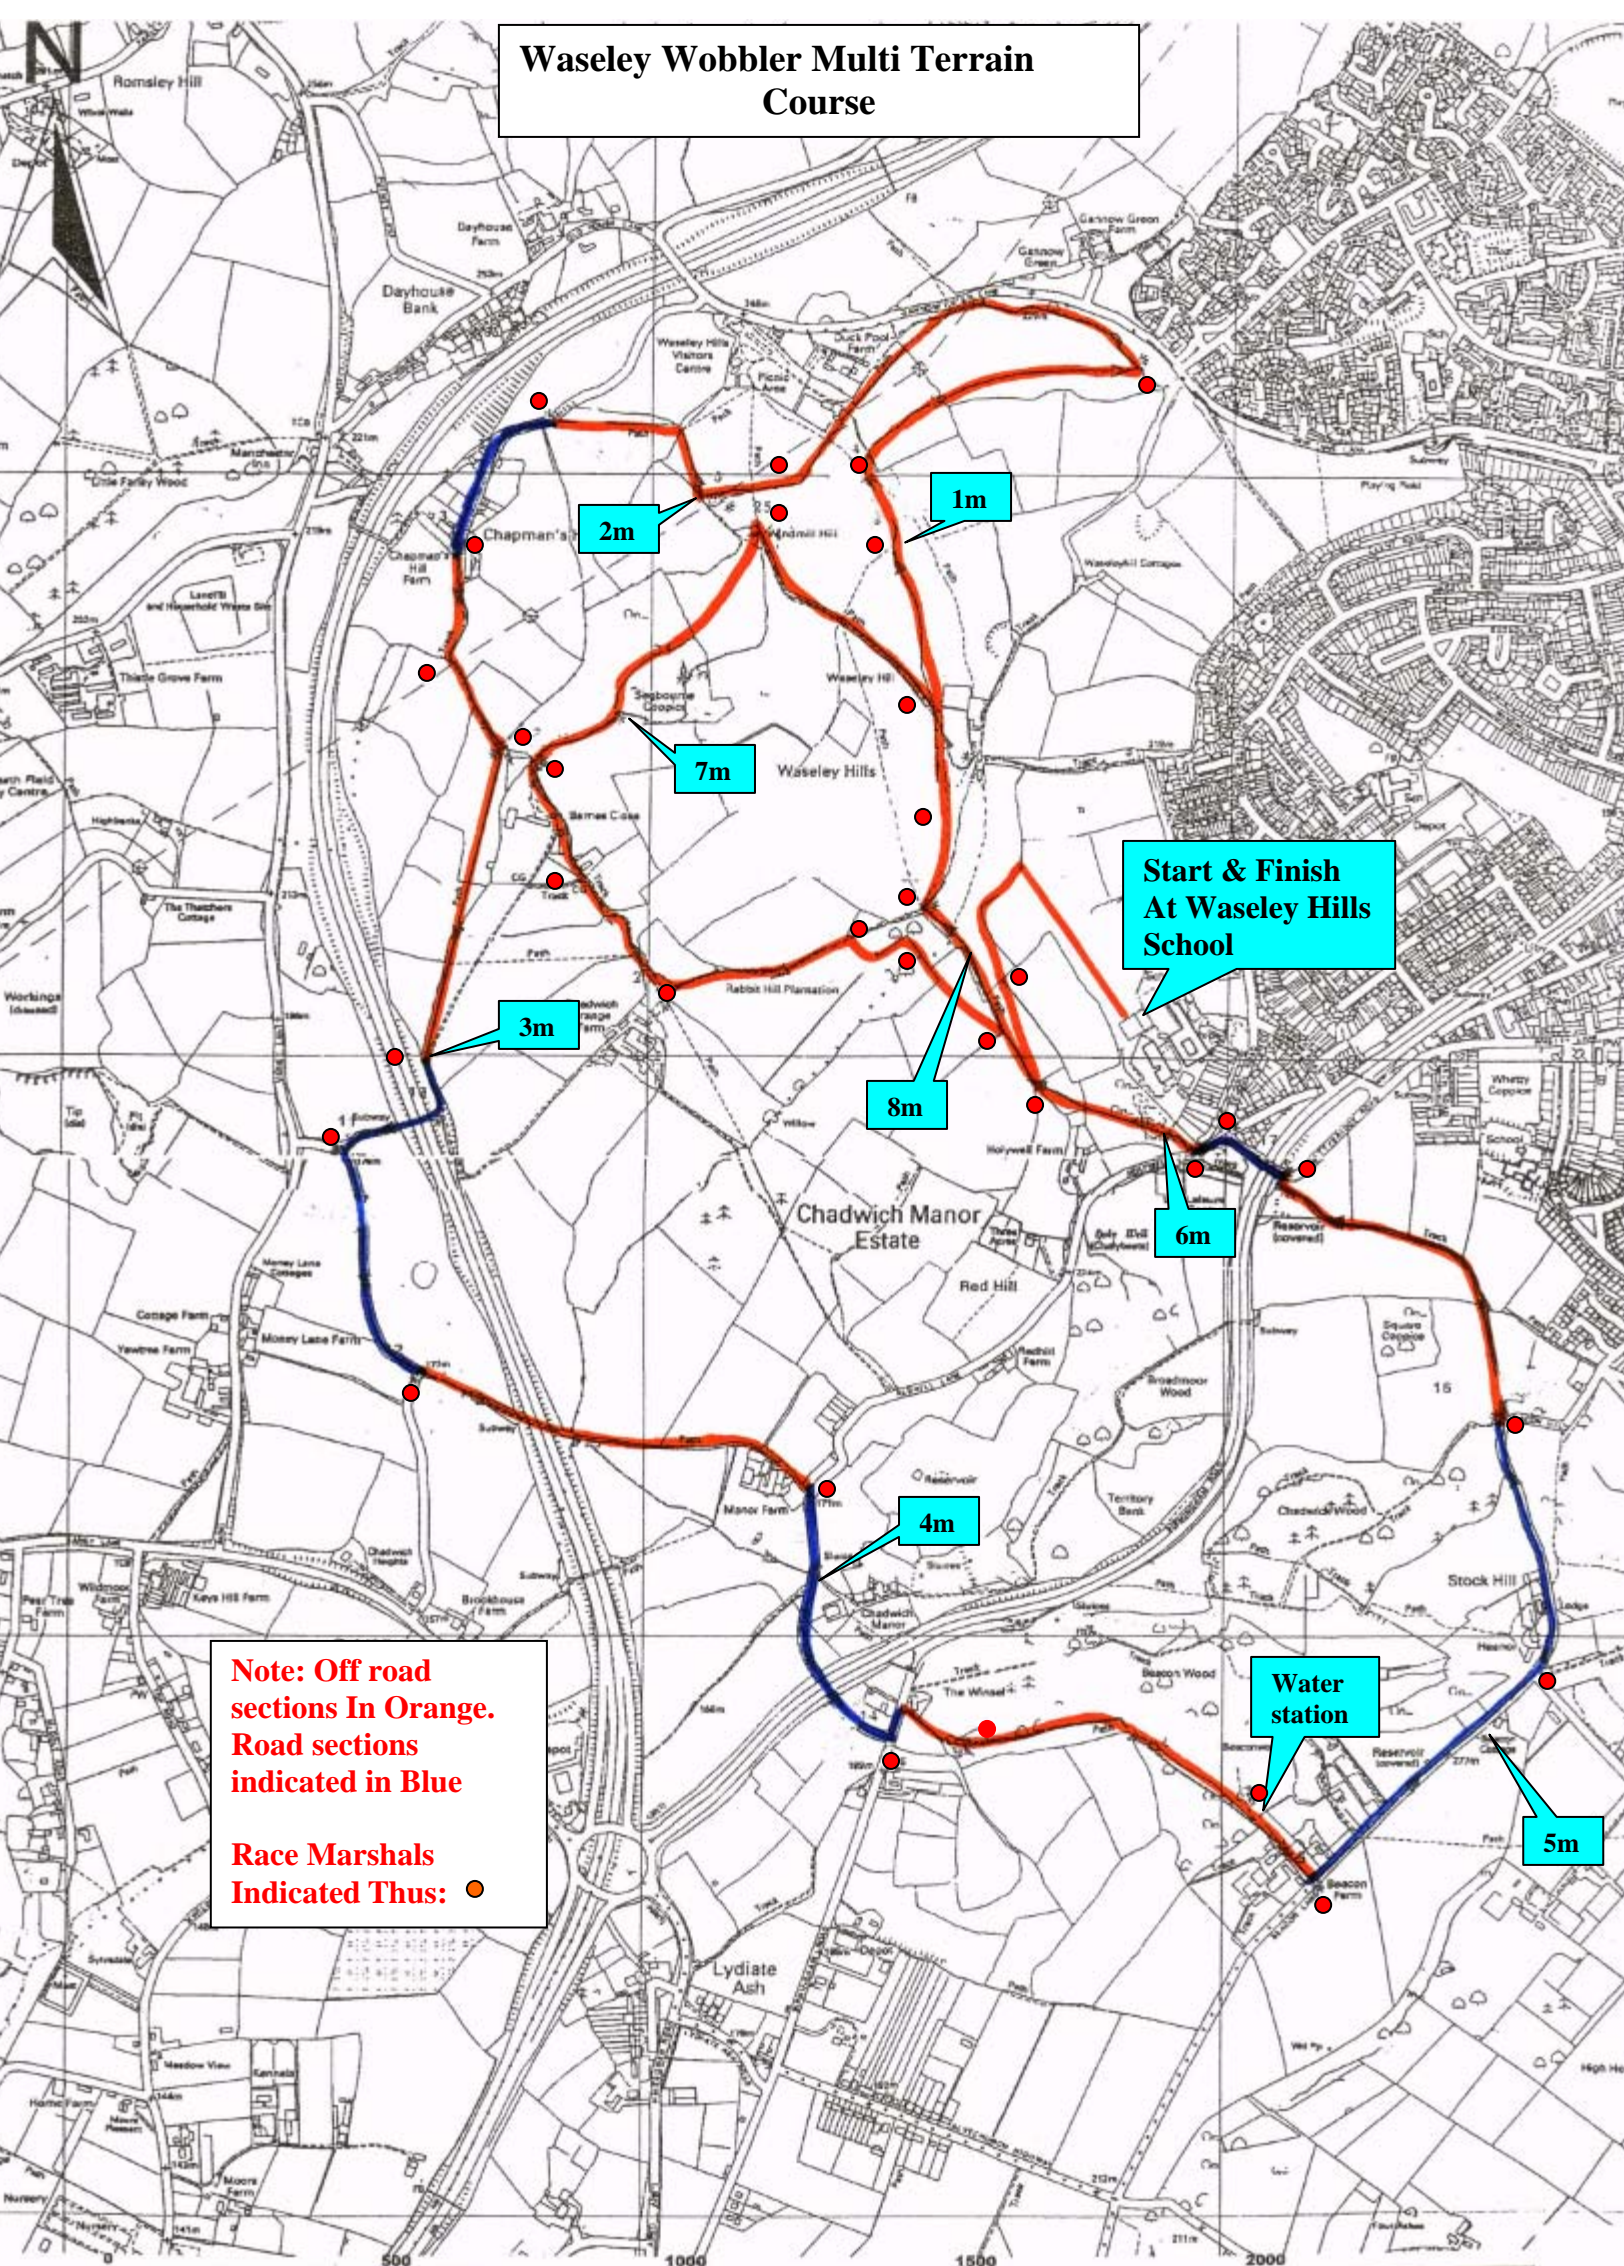

# Waseley Wobbler Multi Terrain Course

**Note: Off road sections In Orange. Road sections indicated in Blue**

**Race Marshals Indicated Thus:** ●